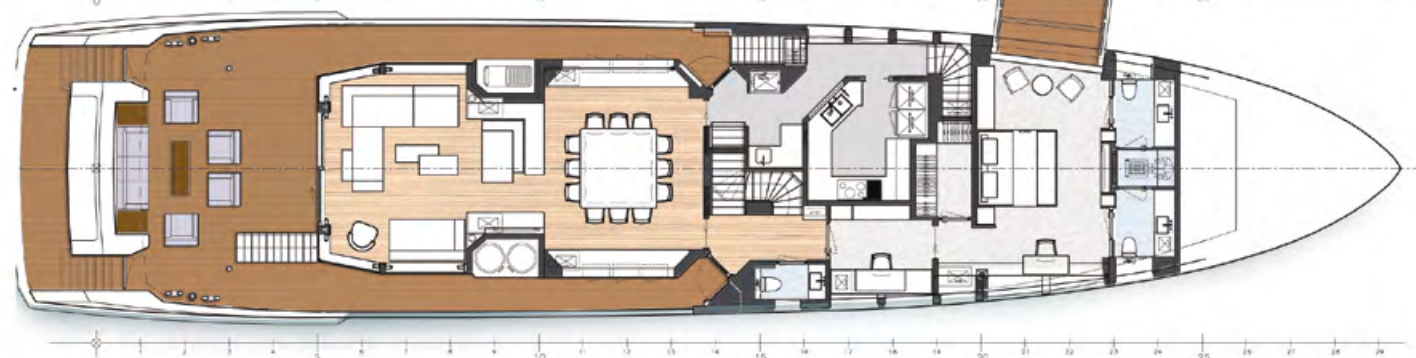

Option C

Projectnumber:	OM 36436	Scale:	1:100
Drawingnumber:	GA 03	Size:	A1
Date:	15-02-2018	L.O.A.:	37.20 Mtr
Review:	18-06-2018	B.O.A.:	8.40 Mtr
Drawn by:	Gjo Hoekstra	B. Moulded:	8.10 Mtr