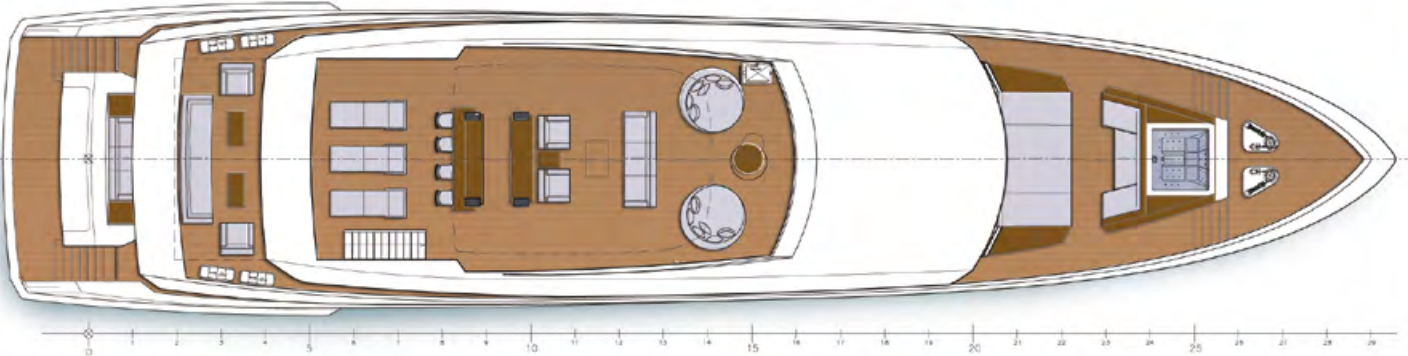

Option A

Projectnumber:	OM 36436	Scale:	1:100
Drawingnumber:	GA 01-A	Size:	A1
Date:	15-02-2018	L.O.A.:	37.20 Mtr
Review:	18-06-2018	B.O.A.:	8.40 Mtr
Drawn by:	Gjo Hoekstra	B. Moulded:	8.10 Mtr