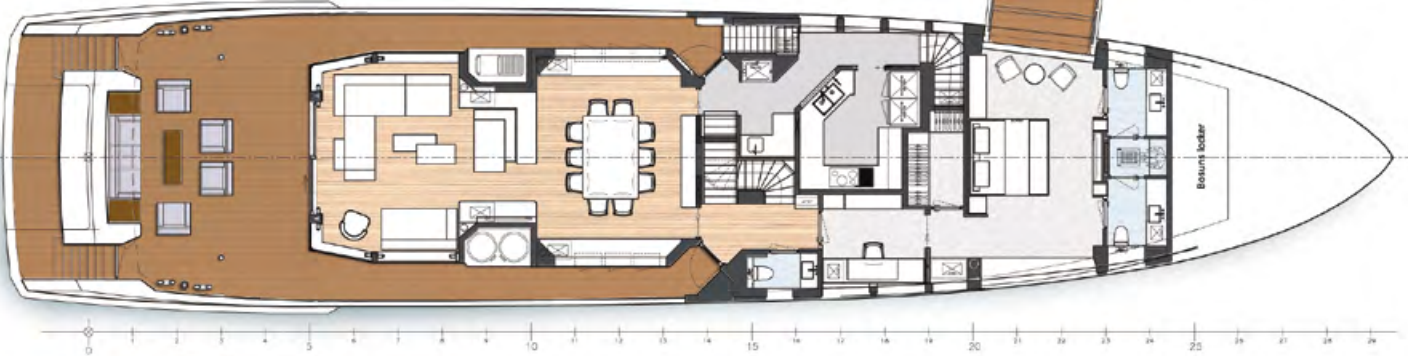

Option A

Projectnumber:	OM 36436	Scale:	1:100
Drawingnumber:	GA 01-A	Size:	A1
Date:	15-02-2018	L.O.A.:	37.20 Mtr
Review:	18-06-2018	B.O.A.:	8.40 Mtr
Drawn by:	Gjo Hoekstra	B. Moulded:	8.10 Mtr