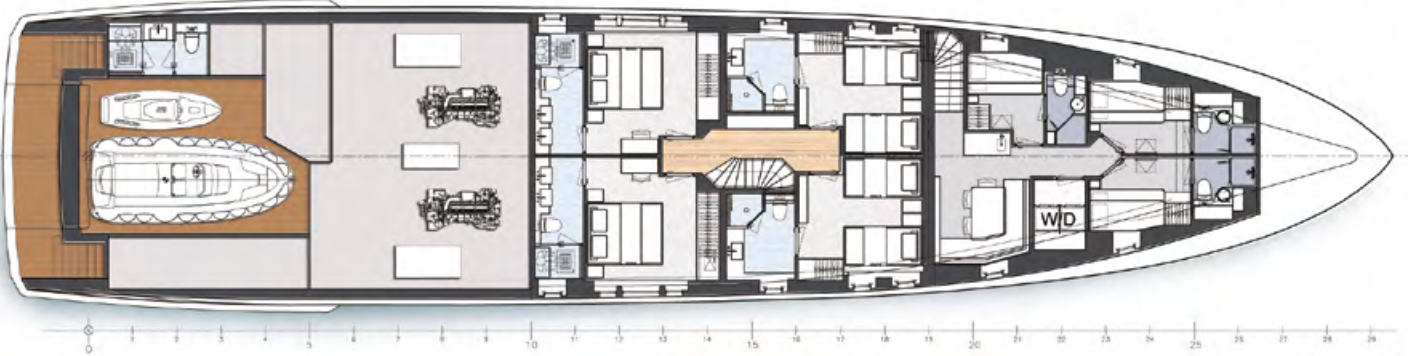

Option A

Projectnumber:	OM 36436	Scale:	1:100
Drawingnumber:	GA 01-A	Size:	A1
Date:	15-02-2018	L.O.A.:	37.20 Mtr
Review:	18-06-2018	B.O.A.:	8.40 Mtr
Drawn by:	Gjo Hoekstra	B. Moulded:	8.10 Mtr