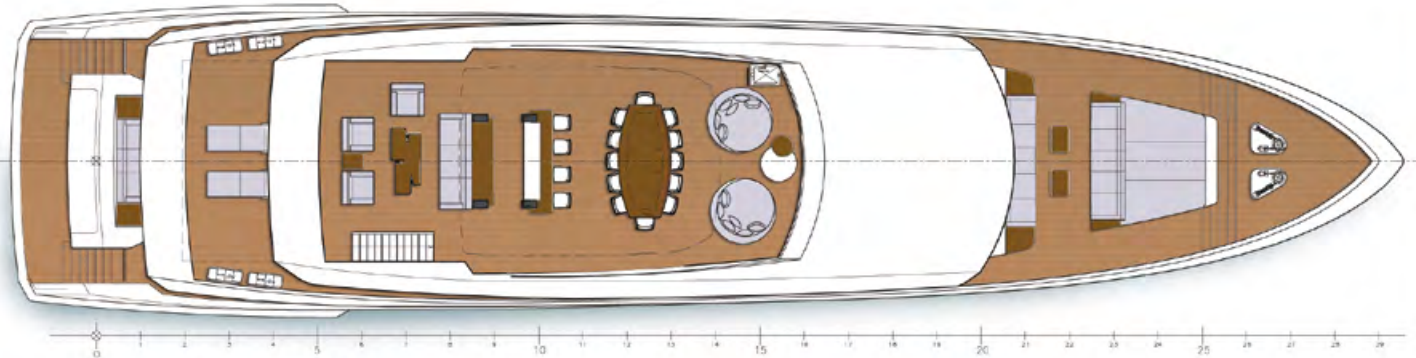

Option C

Projectnumber:	OM 36436	Scale:	1:100
Drawingnumber:	GA 03	Size:	A1
Date:	15-02-2018	L.O.A.:	37.20 Mtr
Review:	18-06-2018	B.O.A.:	8.40 Mtr
Drawn by:	Gjo Hoekstra	B. Moulded:	8.10 Mtr