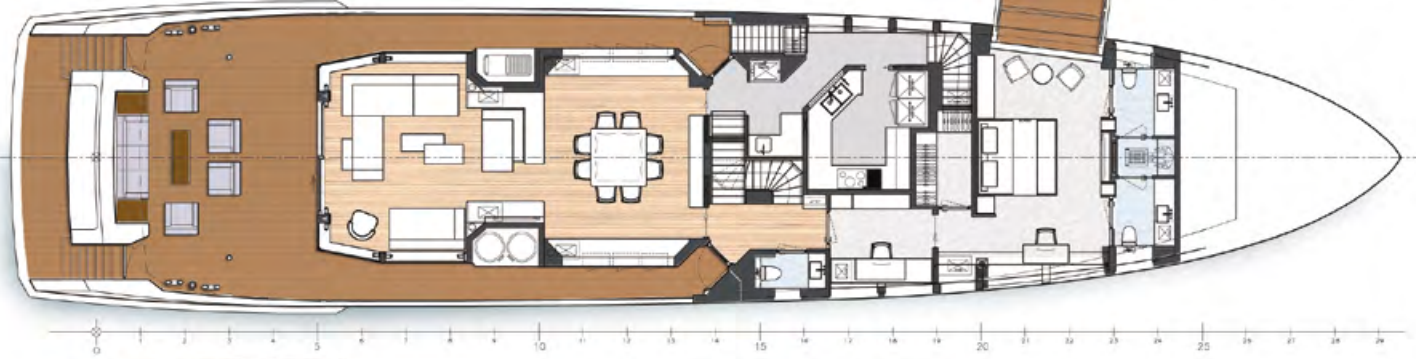

Option B

Projectnumber:	OM 36436	Scale:	1:100
Drawingnumber:	GA 01	Size:	A1
Date:	15-02-2018	L.O.A.:	37.20 Mtr
Review:	18-06-2018	B.O.A.:	8.40 Mtr
Drawn by:	Gjo Hoekstra	B. Moulded:	8.10 Mtr

OMEGA
ARCHITECTS
BY
FRANK LAUPMAN