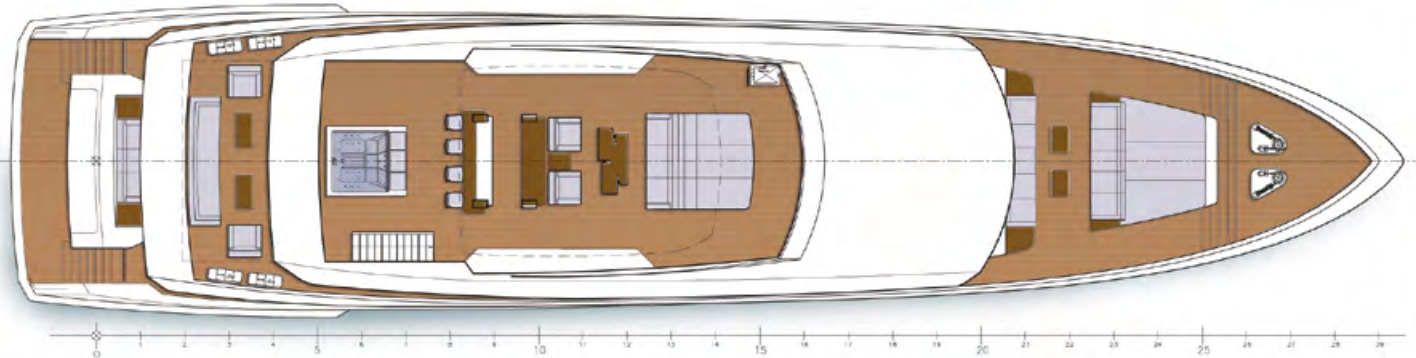

Option B

Projectnumber:	OM 36436	Scale:	1:100
Drawingnumber:	GA 01	Size:	A1
Date:	15-02-2018	L.O.A.:	37.20 Mtr
Review:	18-06-2018	B.O.A.:	8.40 Mtr
Drawn by:	Gjo Hoekstra	B. Moulded:	8.10 Mtr

OMEGA
ARCHITECTS
BY
FRANK LAUPMAN